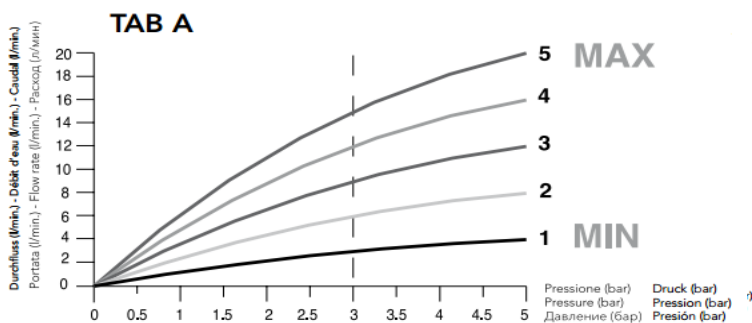

TECHNICAL SCHEDULE

Silfra timer tap for basin

Code: QK230

Made in Italy

Maximum Operating Pressure: 500 kpa

Maximum Operating Temperature: 70°C

Adjustable Flow Rate: 3.8l/min at 500 kpa

Operating Time: 15 seconds

5 year warranty

Red Indicator Available

Mixing Valve Available AC950

FIG. 1

Inspirational + European + Bathroomware

t 09 444 5656

e info@metrix.co.nz

www.metrix.co.nz