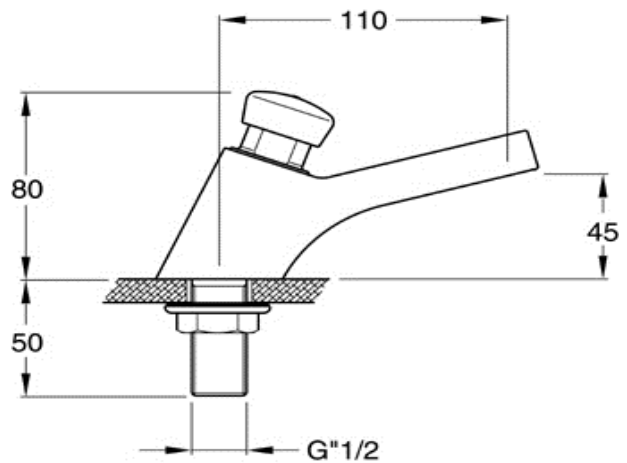

TECHNICAL SCHEDULE

Silfra timer tap for basin

Code: QK230

Made in Italy

Maximum Operating Pressure: 500 kpa

Maximum Operating Temperature: 70°C

Adjustable Flow Rate: 3.8l/min at 500 kpa

Operating Time: 15 seconds

5 year warranty

Red Indicator Available

Mixing Valve Available AC950

FIG. 1