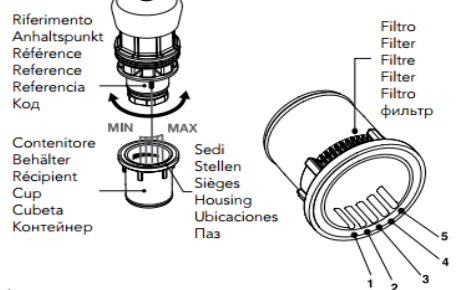

TECHNICAL SCHEDULE

Silfra timer tap for basin

Code: QK230

Made in Italy

Maximum Operating Pressure: 500 kpa

Maximum Operating Temperature: 70°C

Adjustable Flow Rate: 3.8l/min at 500 kpa

Operating Time: 15 seconds

5 year warranty

Red Indicator Available

Mixing Valve Available AC950

FIG. 1

Inspirational + European + Bathroomware

t 09 444 5656

e info@metrix.co.nz

www.metrix.co.nz